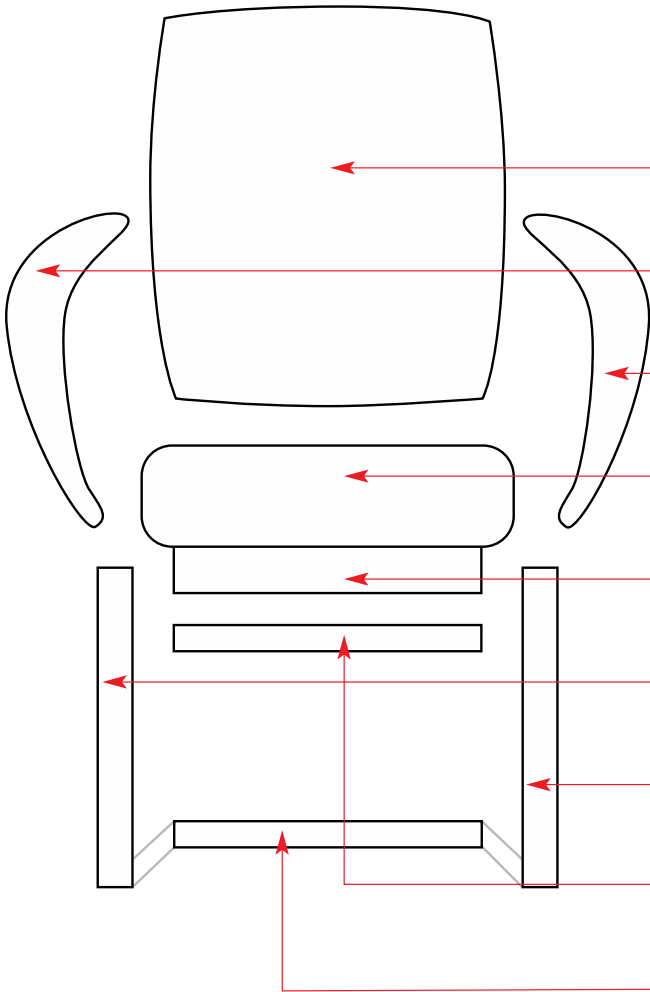

PRODUCT	LOFT CHAIR	6906WE
---------	------------	--------

BACKREST	Z21 (WHOLE SHELL)
ARM <i>RH when seated</i>	N/A
ARM <i>LH when seated</i>	N/A
SEAT	Z21 (WHOLE SHELL)
UNDERSIDE FRAME	N/A
FRAME <i>RH when seated</i>	COMES AS ONE FRAME – Z21L
FRAME <i>LH when seated</i>	COMES AS ONE FRAME – Z21L
CROSS BAR <i>FRONT</i>	N/A
CROSS BAR <i>REAR</i>	N/A

FIXINGS	CHAIR FEET x4, M6*14 x4, PLASTIC CLIP x4
---------	--

UNIQUE PARTS	N/A
--------------	-----

NOTES	
-------	--