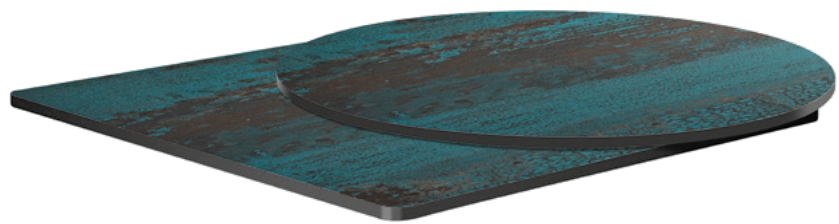

RECTANGULAR TABLE TOPS

CODE	TABLE TOP SIZE	WEIGHT
ZA.184T	119cm x 69cm (Rect)	14kg

EXTREMA TABLE TOPS VINTAGE TEAL

FEATURES AND BENEFITS

- Contemporary colours and modern design
- Ideal for high volume commercial venues
- Environmentally friendly
- 12mm thick
- Suitable for outdoor and indoor use
- **IDEALLY SUITED TO:**
Hospitality
Garden Centres
Leisure Parks
Student Accommodation
Collaborative Workspaces

SQUARE AND ROUND TABLE TOPS

CODE	TABLE TOP SIZE	WEIGHT
ZA.15148T	60cm dia (Round)	6kg
ZA.15150T	69cm dia (Round)	8kg
ZA.15131251T	120cm dia (Round)	14kg

CODE	TABLE TOP SIZE	WEIGHT
ZA.15149T	60cm x 60cm (Square)	6kg
ZA.15151T	69cm x 69cm (Square)	8kg
ZA.15152T	79cm x 79cm (Square)	10.5kg