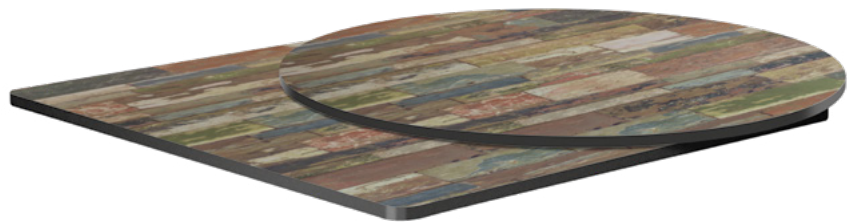

EXTREMA TABLE TOPS RECLAIMED BEACH HUT

FEATURES AND BENEFITS

- Contemporary colours and modern design
- Ideal for high volume commercial venues
- Environmentally friendly
- 12mm thick
- Suitable for outdoor and indoor use
- **IDEALLY SUITED TO:**
  Hospitality
  Garden Centres
  Leisure Parks
  Student Accommodation
  Collaborative Workspaces

SQUARE AND ROUND TABLE TOPS

CODE	TABLE TOP SIZE	WEIGHT
ZA.1445T	60cm dia (Round)	6kg
ZA.1447T	69cm dia (Round)	8kg
ZA.1446T	60cm x 60cm (Square)	6kg

CODE	TABLE TOP SIZE	WEIGHT
ZA.1448T	69cm x 69cm (Square)	8kg
ZA.1449T	79cm x 79cm (Square)	10.5kg