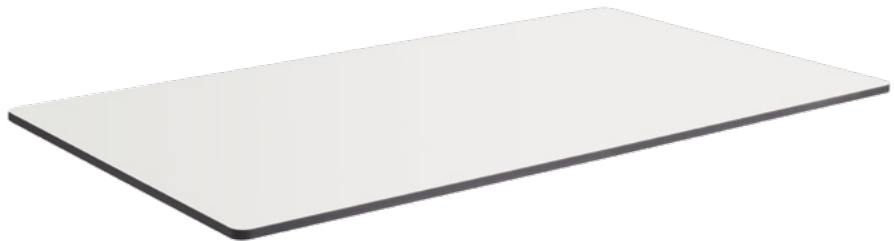

RECTANGULAR TABLE TOPS

CODE	TABLE TOP SIZE	WEIGHT
ZA.1239T	119cm x 69cm (Rect)	14kg