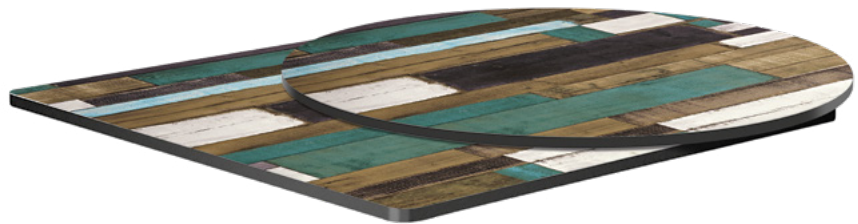

EXTREMA TABLE TOPS DRIFTWOOD

FEATURES AND BENEFITS

- Contemporary colours and modern design
- Ideal for high volume commercial venues
- Environmentally friendly
- 12mm thick
- Suitable for outdoor and indoor use
- **IDEALLY SUITED TO:**
  Hospitality
  Garden Centres
  Leisure Parks
  Student Accommodation
  Collaborative Workspaces

SQUARE AND ROUND TABLE TOPS

CODE	TABLE TOP SIZE	WEIGHT
ZA.1241T	60cm dia (Round)	6kg
ZA.459T	69cm dia (Round)	8kg
ZA.1442T	60cm x 60cm (Square)	6kg

CODE	TABLE TOP SIZE	WEIGHT
ZA.460T	69cm x 69cm (Square)	8kg
ZA.461T	79cm x 79cm (Square)	10.5kg