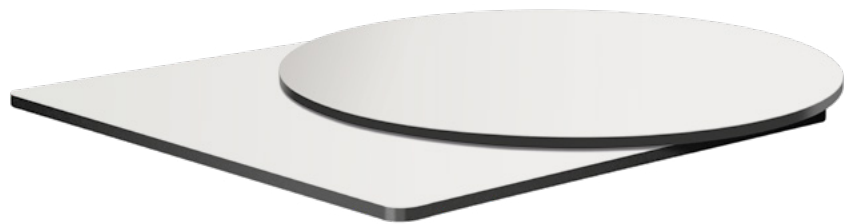

RECTANGULAR TABLE TOPS

CODE	TABLE TOP SIZE	WEIGHT
ZA.1464T	119cm x 69cm (Rect)	14kg

EXTREMA TABLE TOPS WHITE

FEATURES AND BENEFITS

- Contemporary colours and modern design
- Ideal for high volume commercial venues
- Environmentally friendly
- 12mm thick
- Suitable for outdoor and indoor use
- **IDEALLY SUITED TO:**
Hospitality
Garden Centres
Leisure Parks
Student Accommodation
Collaborative Workspaces

SQUARE AND ROUND TABLE TOPS

CODE	TABLE TOP SIZE	WEIGHT
ZA.1236T	60cm dia (Round)	6kg
ZA.463T	69cm dia (Round)	8kg
ZA.15121T	90cm dia (Round)	13kg

CODE	TABLE TOP SIZE	WEIGHT
ZA.1237T	60cm x 60cm (Square)	6kg
ZA.464T	69cm x 69cm (Square)	8kg
ZA.1238T	79cm x 79cm (Square)	10.5kg

RECTANGULAR TABLE TOPS

CODE	TABLE TOP SIZE	WEIGHT
ZA.1239T	119cm x 69cm (Rect)	14kg

EXTREMA TABLE TOPS MARBLE

FEATURES AND BENEFITS

- Contemporary colours and modern design
- Ideal for high volume commercial venues
- Environmentally friendly
- 12mm thick
- Suitable for outdoor and indoor use
- **IDEALLY SUITED TO:**
Hospitality
Garden Centres
Leisure Parks
Student Accommodation
Collaborative Workspaces