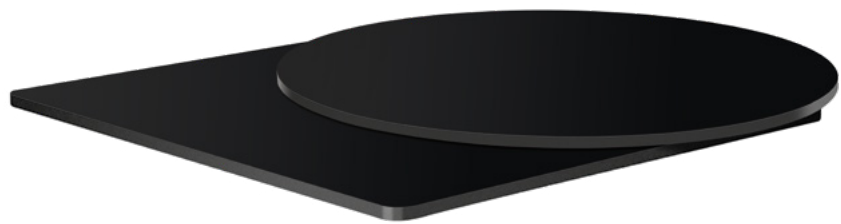

SQUARE AND ROUND TABLE TOPS

CODE	TABLE TOP SIZE	WEIGHT
ZA.15142T	60cm dia (Round)	6kg
ZA.15144T	69cm dia (Round)	8kg
ZA.15143T	60cm x 60cm (Square)	6kg

CODE	TABLE TOP SIZE	WEIGHT
ZA.15145T	69cm x 69cm (Square)	8kg
ZA.15146T	79cm x 79cm (Square)	10.5kg

RECTANGULAR TABLE TOPS

CODE	TABLE TOP SIZE	WEIGHT
ZA.15147T	119cm x 69cm (Rect)	14kg

EXTREMA TABLE TOPS BLACK

FEATURES AND BENEFITS

- Contemporary colours and modern design
- Ideal for high volume commercial venues
- Environmentally friendly
- 12mm thick
- Suitable for outdoor and indoor use
- **IDEALLY SUITED TO:**
Hospitality
Garden Centres
Leisure Parks
Student Accommodation
Collaborative Workspaces

SQUARE AND ROUND TABLE TOPS

CODE	TABLE TOP SIZE	WEIGHT
ZA.15169T	60cm dia (Round)	6kg
ZA.122T	69cm dia (Round)	8kg
ZA.15168T	60cm x 60cm (Square)	6kg

CODE	TABLE TOP SIZE	WEIGHT
ZA.123T	69cm x 69cm (Square)	8kg
ZA.185T	79cm x 79cm (Square)	10.5kg

RECTANGULAR TABLE TOPS

CODE	TABLE TOP SIZE	WEIGHT
ZA.184T	119cm x 69cm (Rect)	14kg

EXTREMA TABLE TOPS VINTAGE TEAL

FEATURES AND BENEFITS

- Contemporary colours and modern design
- Ideal for high volume commercial venues
- Environmentally friendly
- 12mm thick
- Suitable for outdoor and indoor use
- **IDEALLY SUITED TO:**
Hospitality
Garden Centres
Leisure Parks
Student Accommodation
Collaborative Workspaces