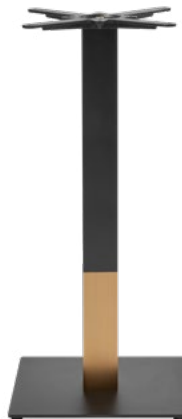

#### PRODUCT DETAILS

CODE ZA.3252TB

HEIGHT 88cm

BASE SIZE  
40cm x 40cm

SPIDER PLATE SIZE  
45cm x 45cm

MAX TOP SIZE  
60cm dia or  
60cm x 60cm

WEIGHT 15.3kg

MAX WEIGHT  
CAPACITY 25kg

### BAR HEIGHT