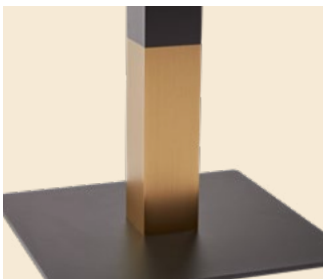

BOSTON SLEEK TABLE BASES - SMALL SQUARE - BLACK AND GOLD

FEATURES AND BENEFITS

- Available in large range of heights and sizes
- Sleek, modern profile
- Extremely durable
- Fitted with adjustable feet
- Black powder coated finish with striking gold collar on column
- Unique gold column gives base a touch of luxury and elegance
- For indoor use only

MATERIALS

- Steel

ASSEMBLY

- Assembly required – instructions available

Gold column gives base a touch of luxury and elegance

COFFEE HEIGHT

PRODUCT DETAILS

CODE ZA.3250TB

HEIGHT 43cm

BASE SIZE
40cm x 40cm

SPIDER PLATE SIZE
45cm x 45cm

MAX TOP SIZE
60cm dia or
60cm x 60cm

WEIGHT 13.1kg

MAX WEIGHT
CAPACITY 25kg

DINING HEIGHT

PRODUCT DETAILS

CODE ZA.3251TB

HEIGHT 72cm

BASE SIZE
40cm x 40cm

SPIDER PLATE SIZE
45cm x 45cm

MAX TOP SIZE
60cm dia or
60cm x 60cm

WEIGHT 14.7kg

MAX WEIGHT
CAPACITY 25kg